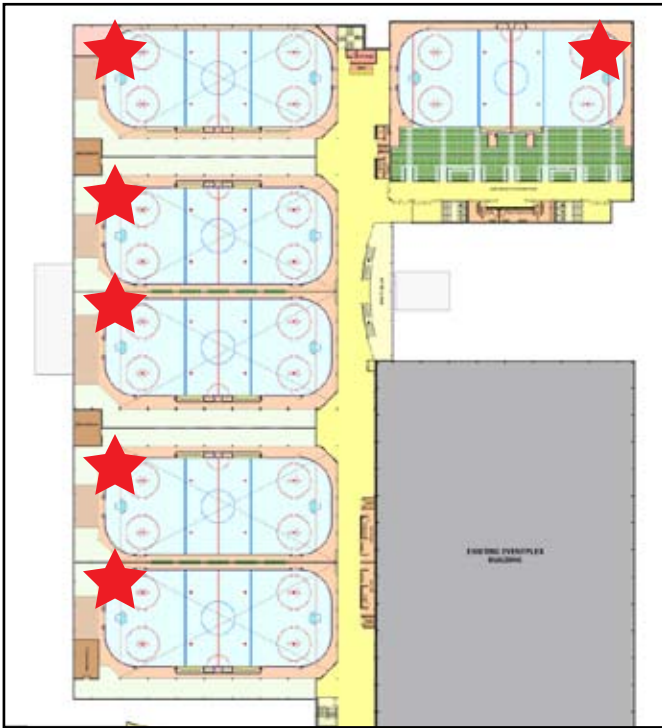

PLACE YOUR AD HERE!!

↓ 6 LED Screens ↓

The Co-operators Centre Displays:
\$975/month - month to month
\$775/month - 1 year contract

PLACE YOUR AD HERE!!

Run multiple ads on one LED Display

Change your ads to coincide with
changing ad campaigns